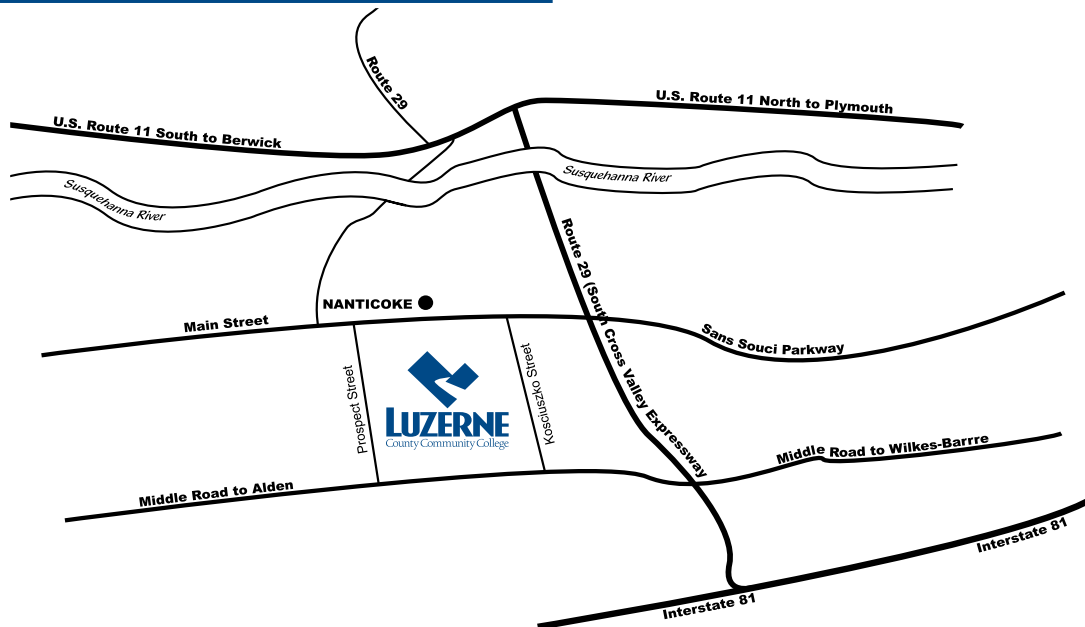

FROM THE NORTH: Route 81 South to Exit 164 (Nanticoke exit) to Route 29. At Exit 2, the Alden exit, make a left turn onto Middle Road. Follow Middle Road to either Kosciuszko or Prospect Streets where you will see signs for LCCC.

FROM THE SOUTH: Route 81 North to Exit 164 (Nanticoke exit) to Route 29. At Exit 2, the Alden exit, make a left turn onto Middle Road. Follow Middle Road to either Kosciuszko or Prospect Streets where you will see signs for LCCC.

FROM THE WEST: Route 80 East to Route 81 North. Follow 81 to Exit 164 (Nanticoke exit) to Route 29. At Exit 2, the Alden exit, make a left turn onto Middle Road. Follow Middle Road to either Kosciuszko or Prospect Streets where you will see signs for LCCC.

FROM THE EAST: Route 80 West to Route 81 North. Follow 81 to Exit 164 (Nanticoke exit) to Route 29. At Exit 2, the Alden exit, make a left turn onto Middle Road. Follow Middle Road to either Kosciuszko or Prospect Streets where you will see signs for LCCC.

FROM THE PENNSYLVANIA TURNPIKE, Northeast ext. (476): Exit turnpike at Wilkes-Barre, exit 105. Follow Route 115 North to 81 South. Follow Route 81 to Exit 164 (Nanticoke exit) to Route 29. At Exit 2, the Alden exit, make a left turn onto Middle Road. Follow Middle Road to either Kosciuszko or Prospect Streets where you will see signs for LCCC.

FROM ROUTE 11: Follow Route 11 to the South Cross Valley Expressway (Route 29). Follow Route 29 to the Nanticoke exit and follow exit onto Sans Souci Highway. Follow into Nanticoke. Turn left onto Kosciuszko Street and follow to entrance of College.