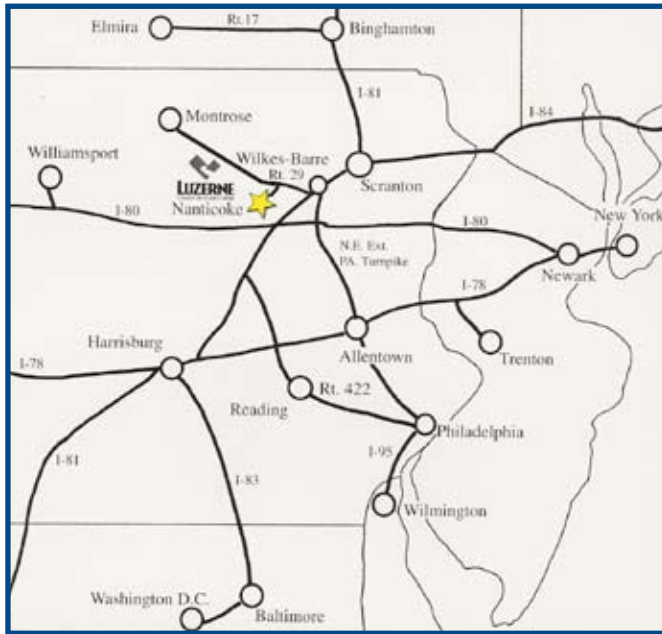

Here's how to get to Luzerne County Community College:

1333 South Prospect Street
Nanticoke, PA 18634
1-800-377-5222, ext. 200